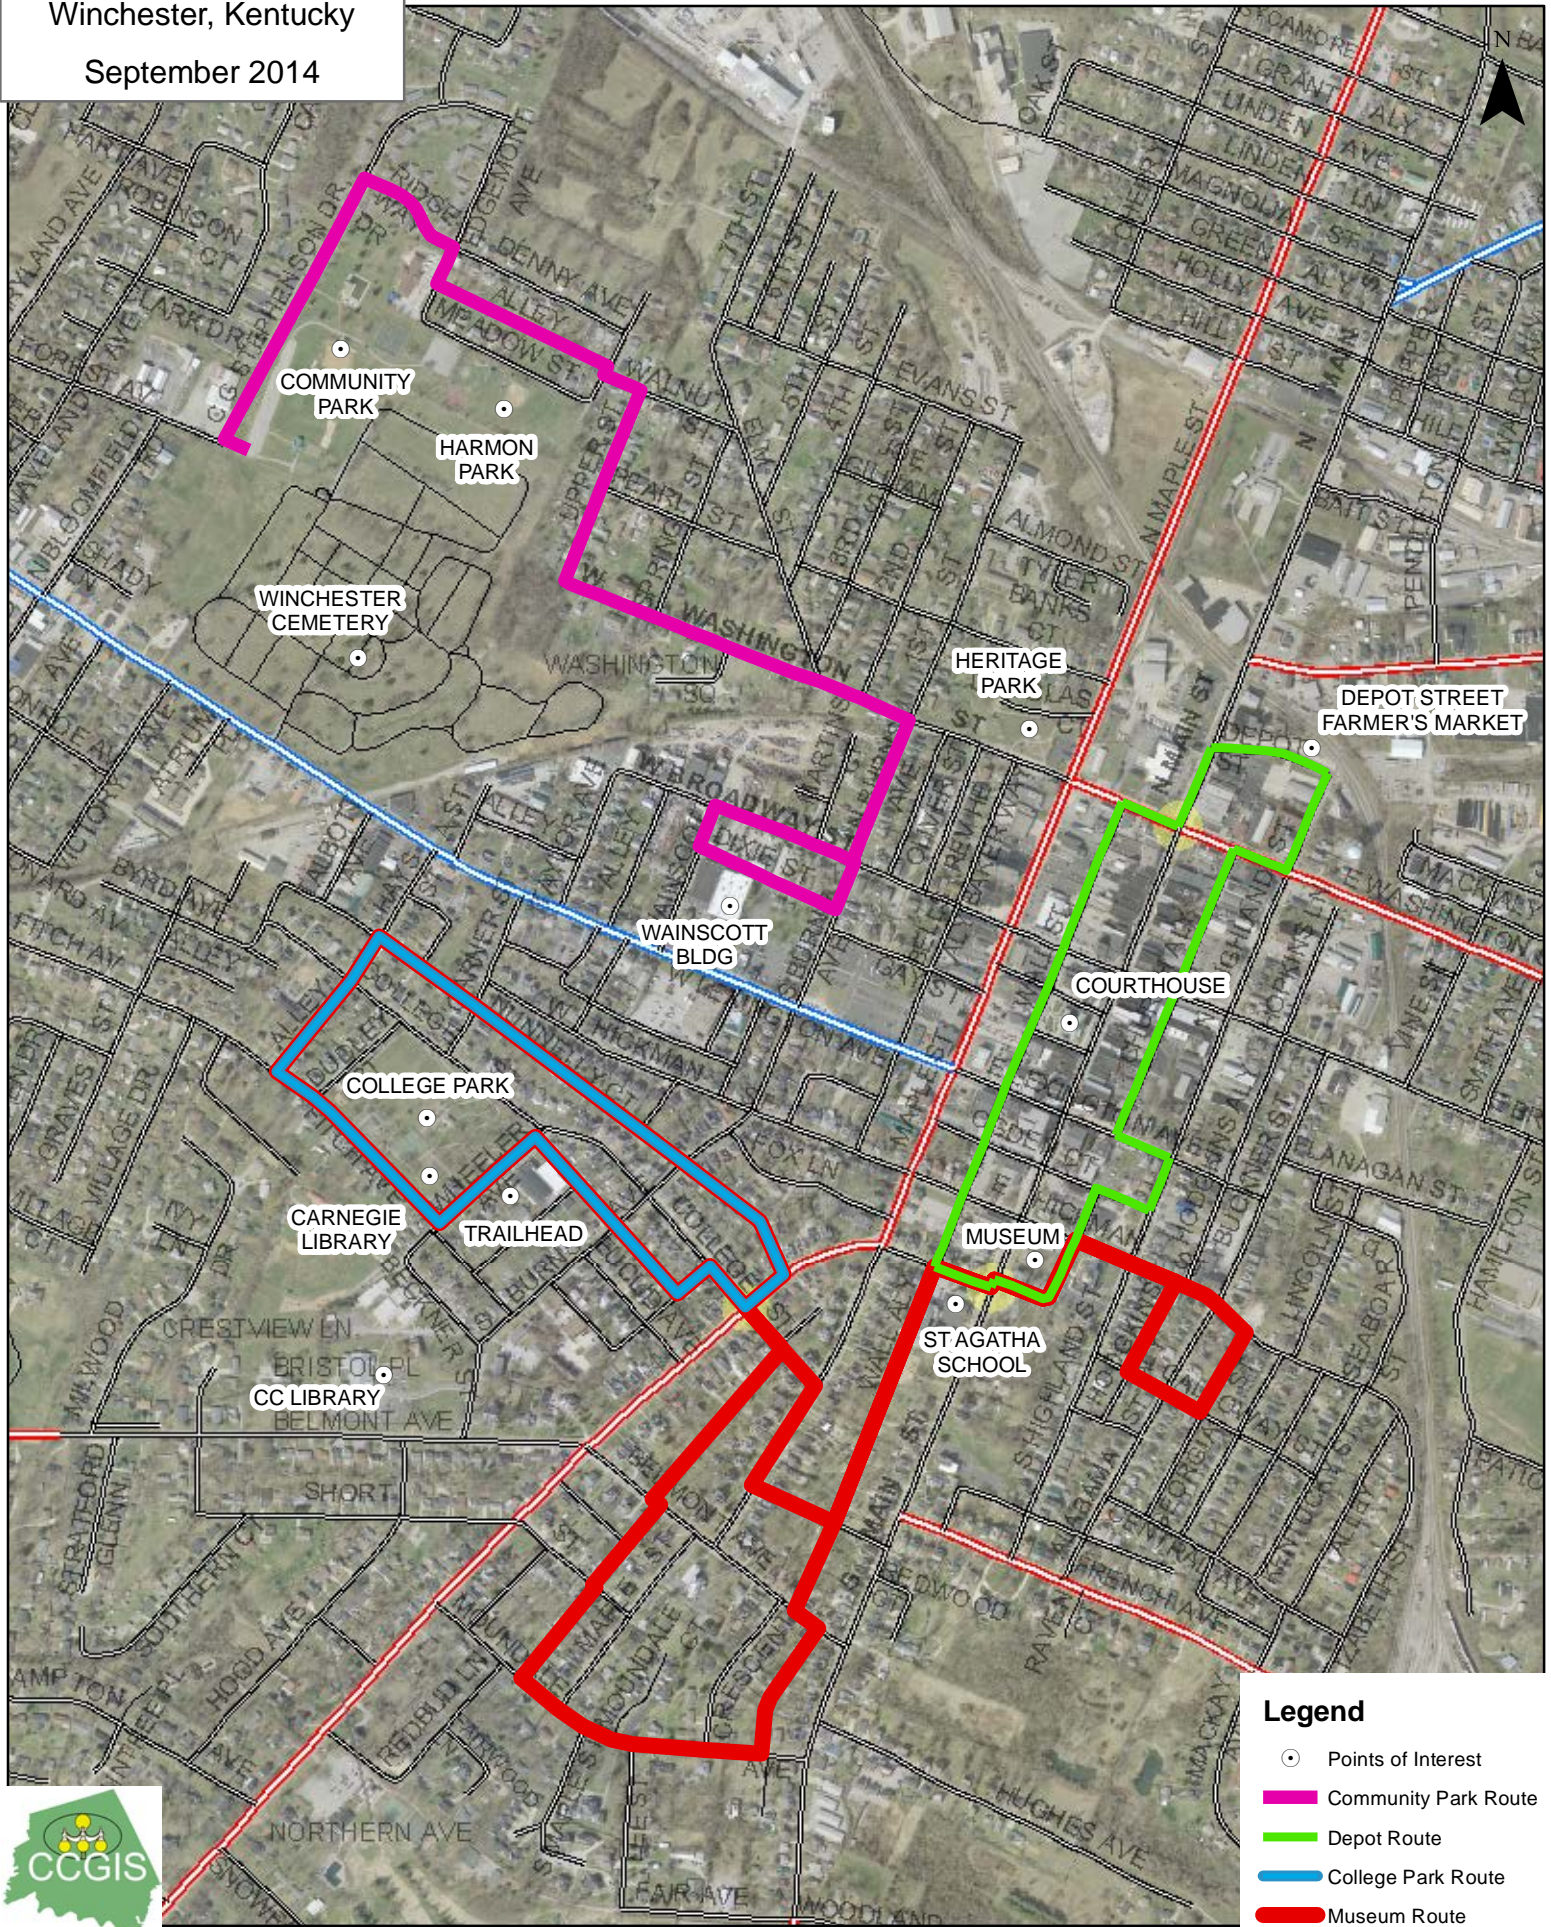

Alley Tours
 Winchester, Kentucky
 September 2014

- Legend**
- Points of Interest
 - █ Community Park Route
 - █ Depot Route
 - █ College Park Route
 - █ Museum Route
 - █ Major Intersections

0 0.1 0.2 0.4 Miles